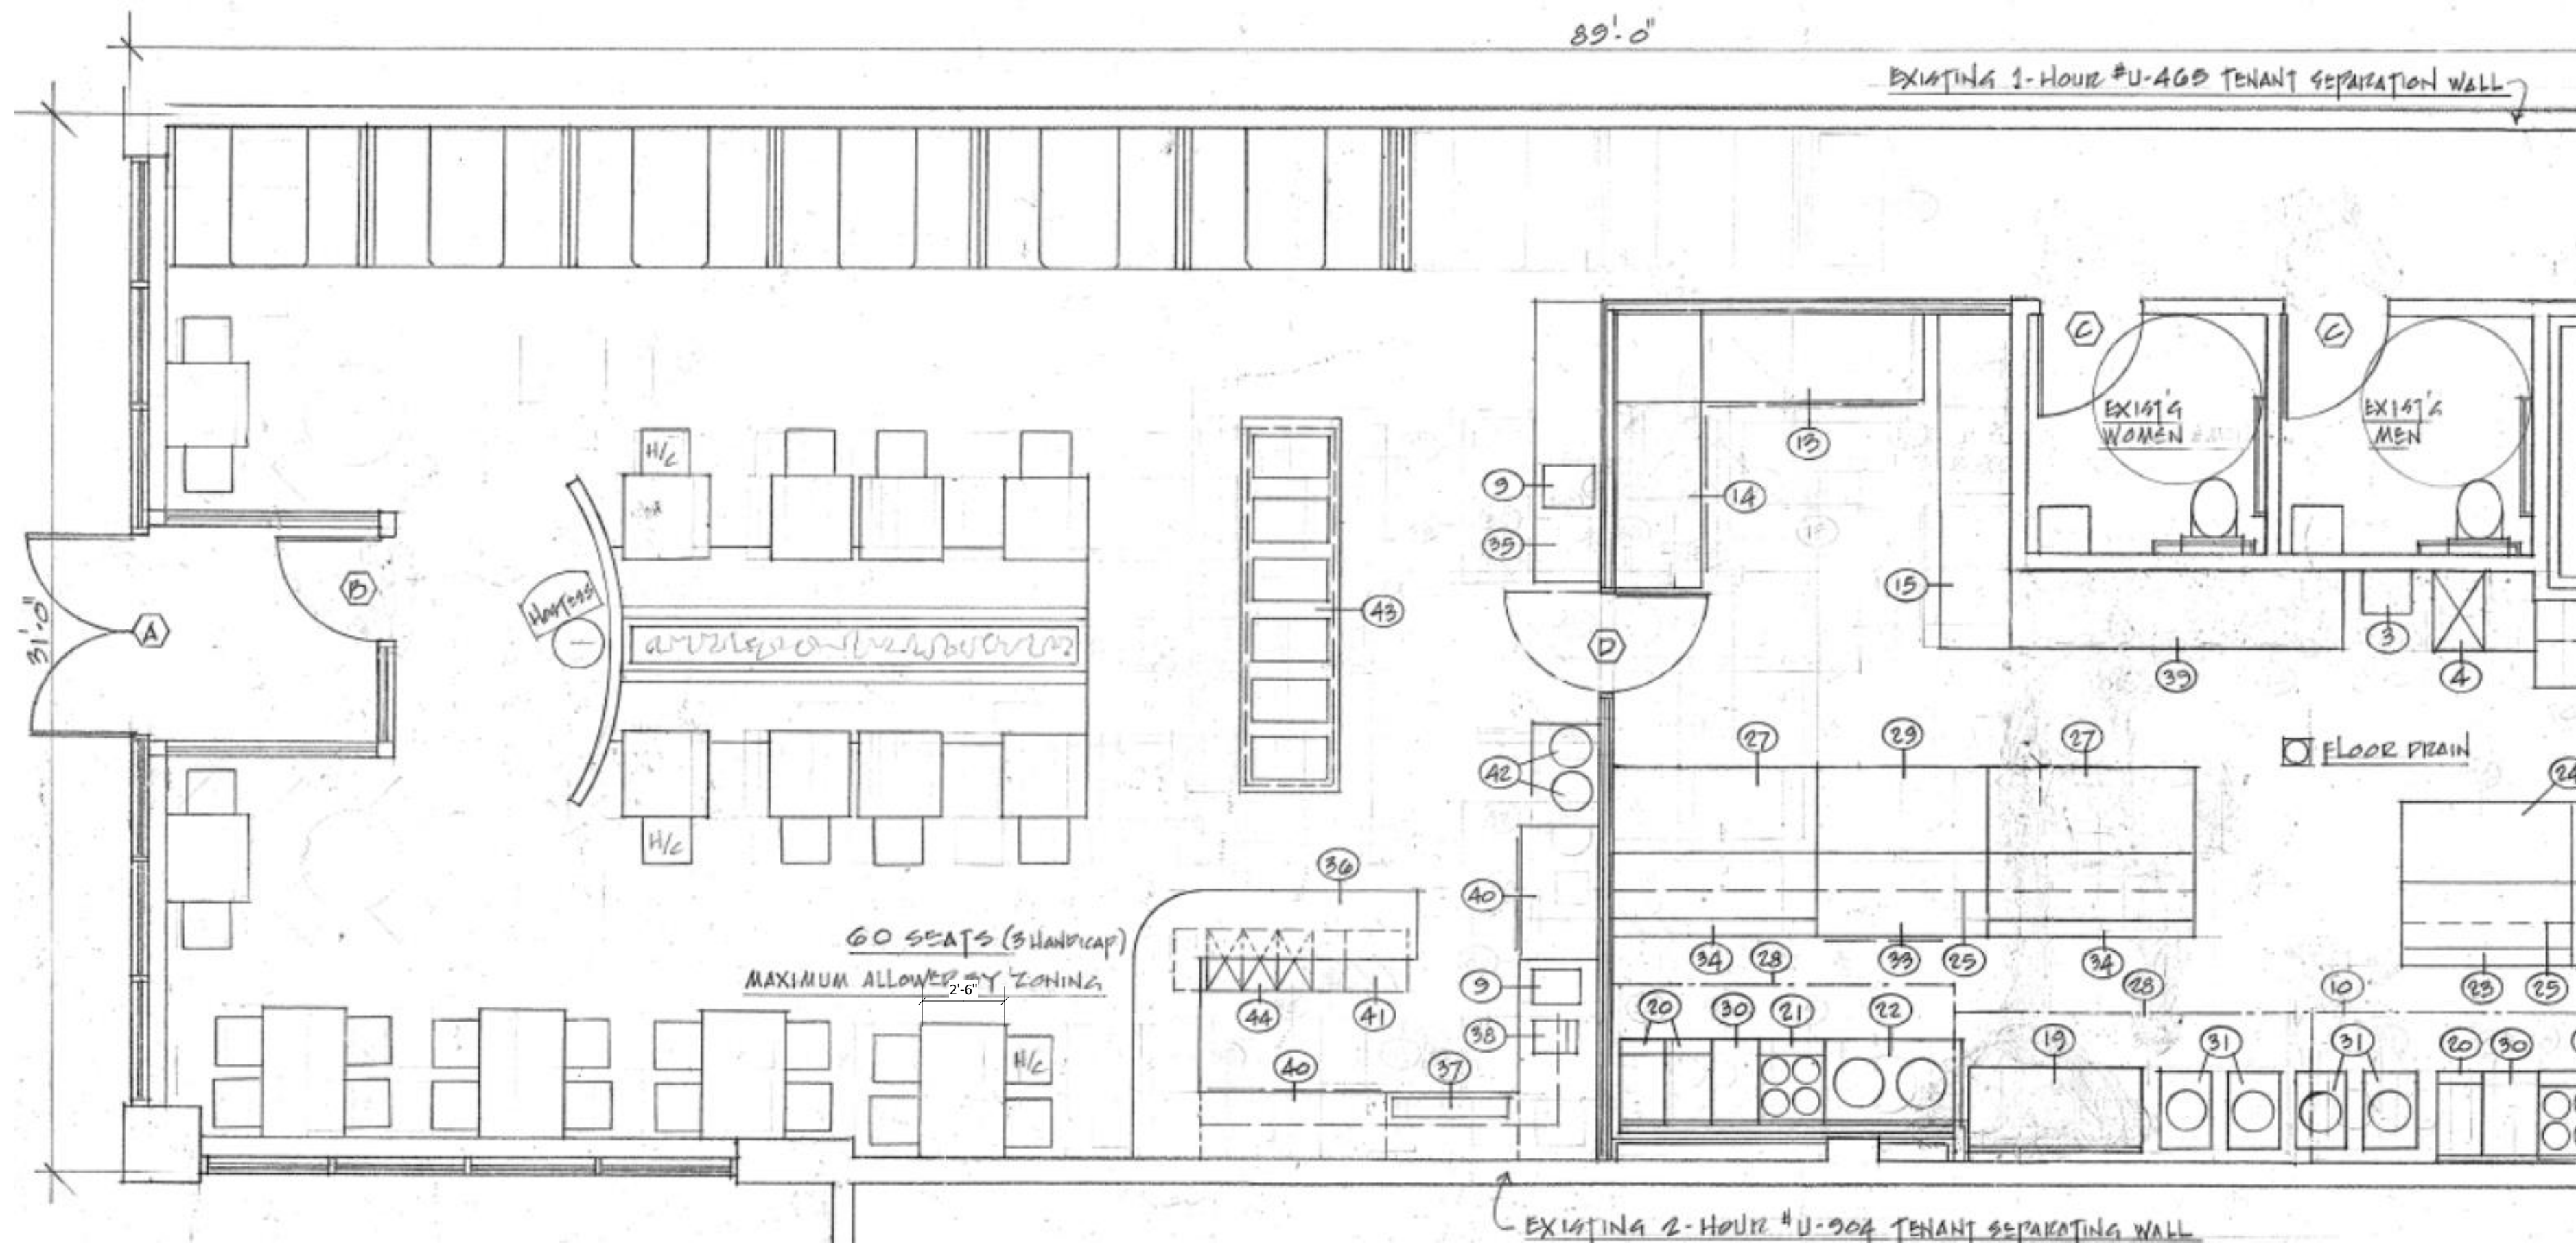

Tables 4 seater – 10 tables x 4 chairs = 40 chairs darker Silver Grey upholstery
Tables 2 seater – 13 tables x 2 chairs = 26 chairs with lighter Silver Grey upholstery
Each chair $200 retail price x 66 = $13,200.00

Width 22 1/2"
Depth 21 1/2"
Seat height is 18"