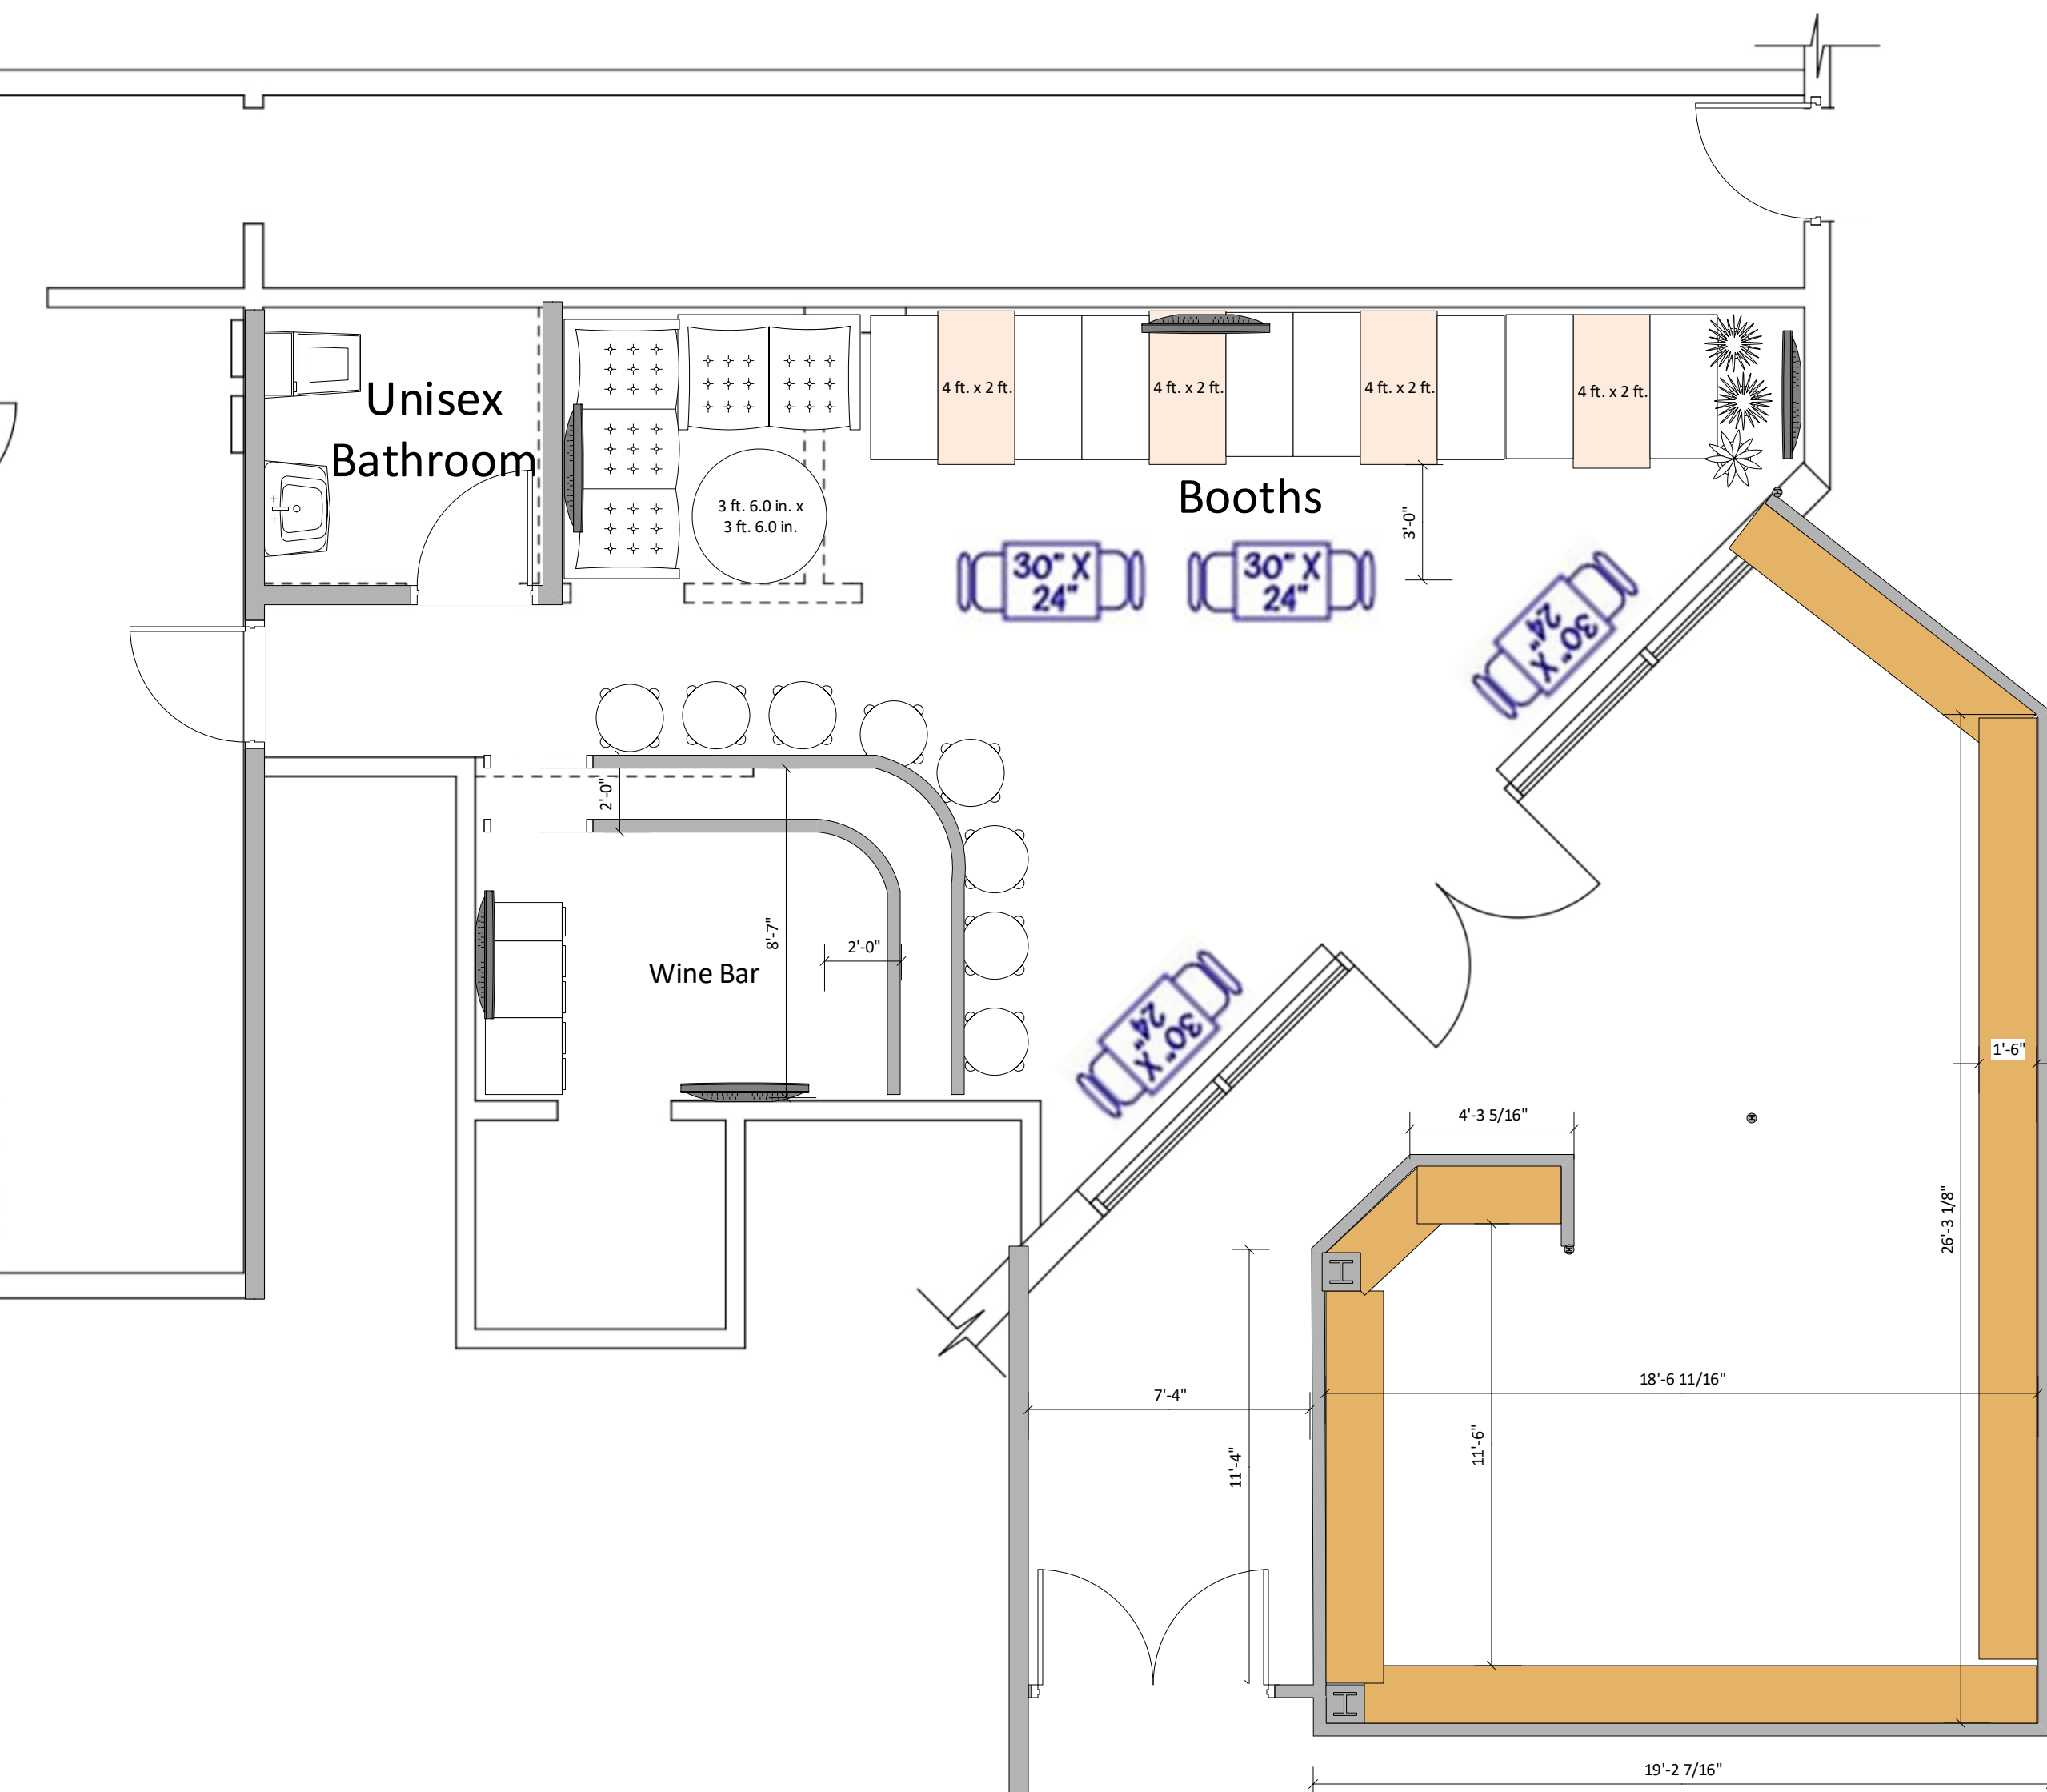

Sports Bar "Adda" Total Seating 37 seats inside