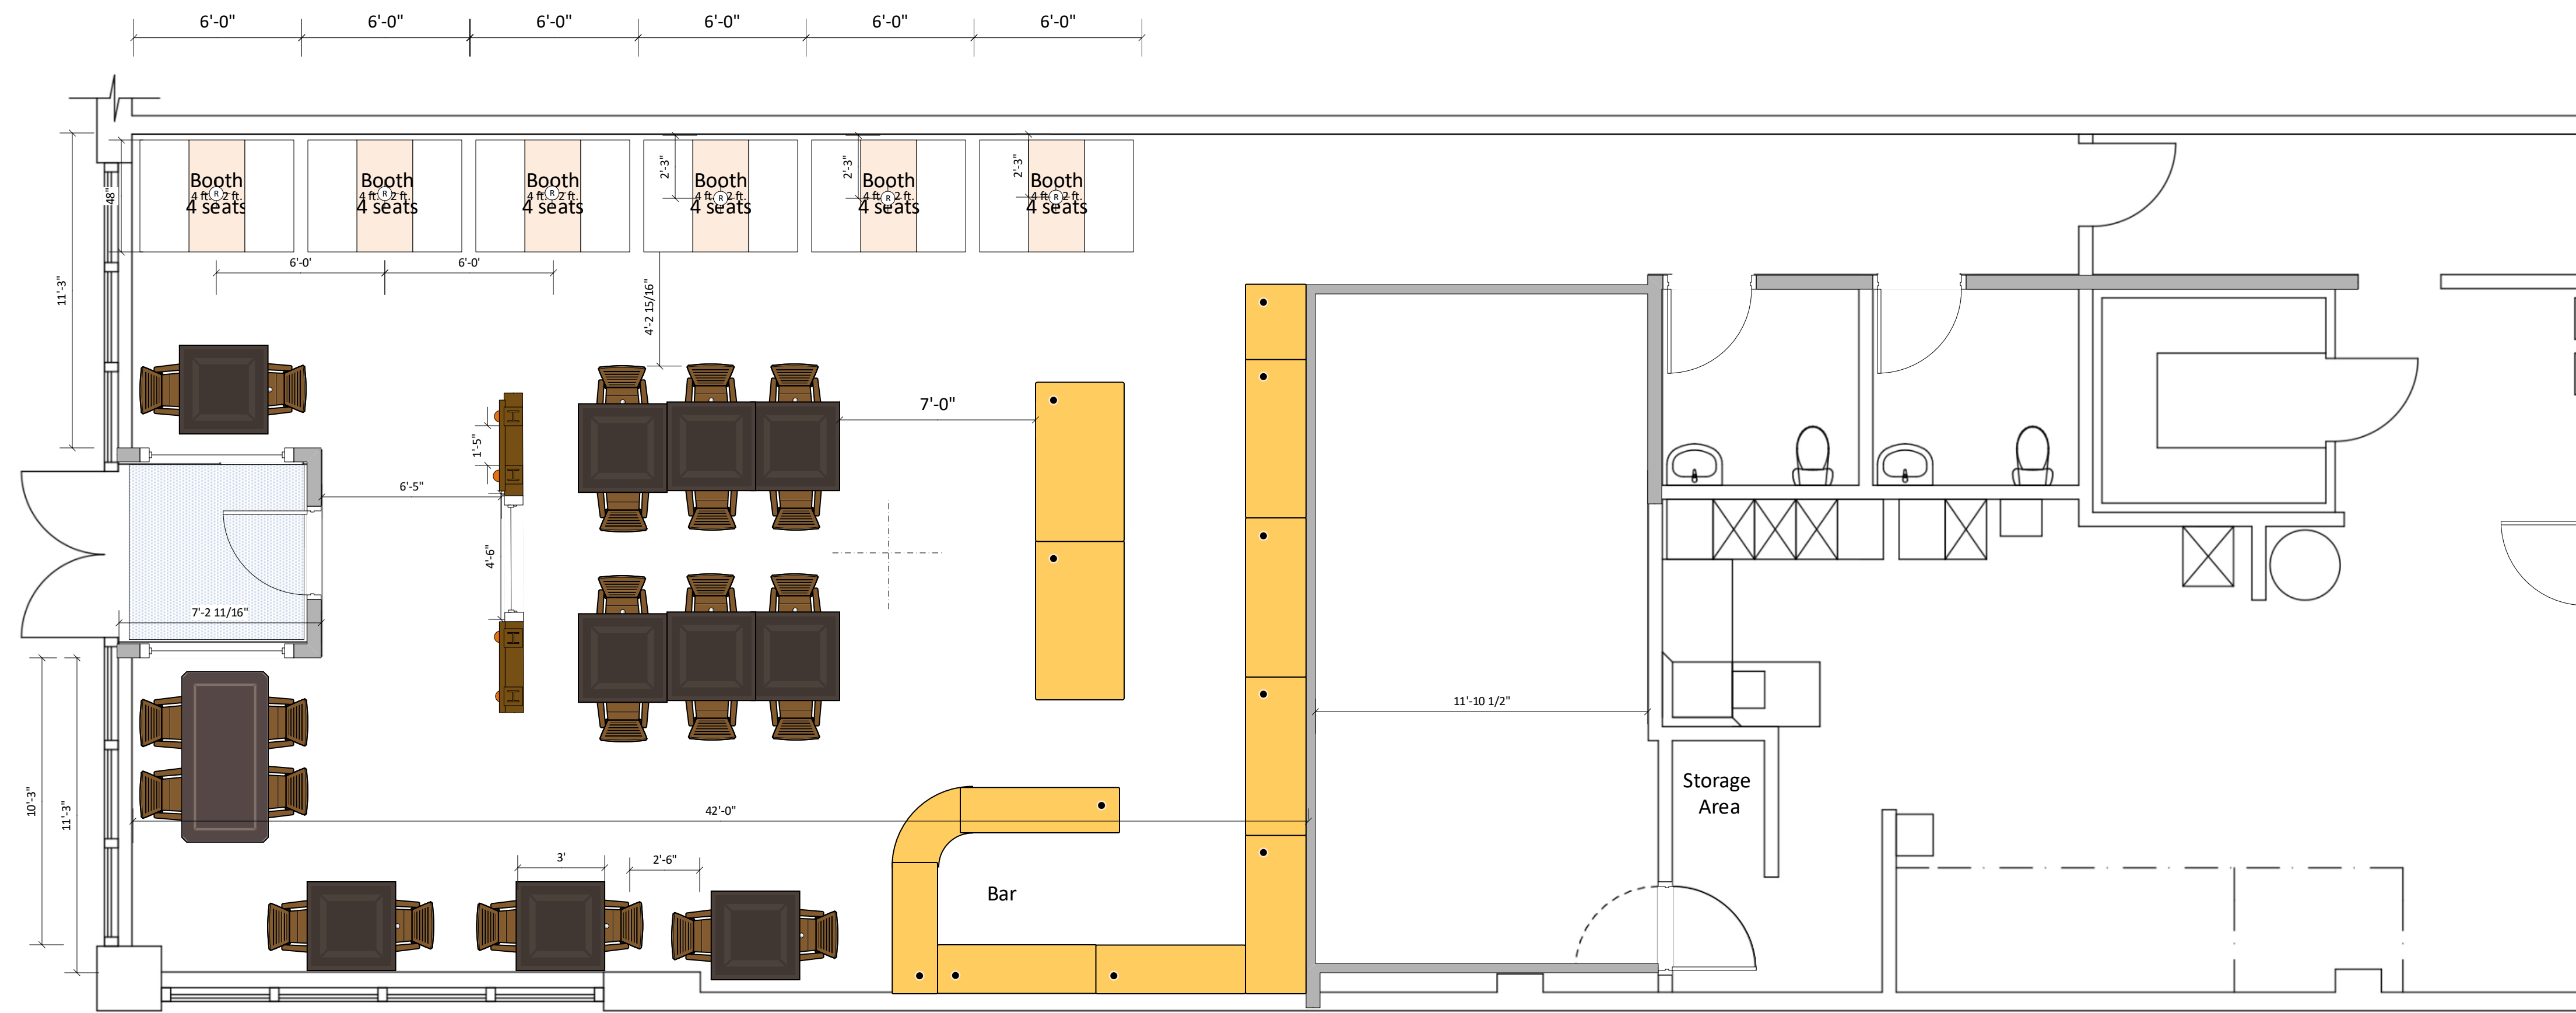

Evening Time Floor Plan - Amaravathi Restaurant Total Seating
52 seats